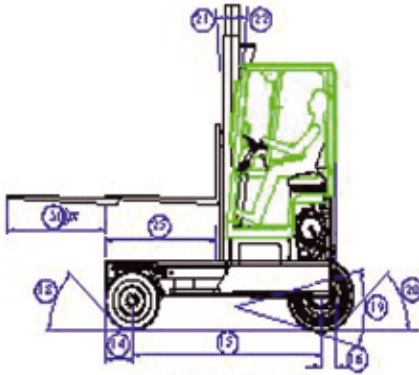

COMBiLiFT

Customized Handling Solutions

C10,000L

Customized Handling Solutions

Lumber Box

Wider Super Cabin for increased operator comfort

Optional Chainsaw Box

three machines in one
counterbalance forklift > aisle truck > side loader

SPECIFICATIONS

Model C10,000L

SIDEWAYS MODE

FORWARD MODE

REF	DESCRIPTION	C10,000L
1a	Max. Lift Height	159"
1b	Free Lift Height	0"
2	Height Mast Closed	117"
3	Max.(Mast raised)	198"
4	Overall Length	98½"
5	Mast Travel	49"
6	Ground Clearance Under Mast	11"
7	Ground Clearance to Centre of Wheelbase	10½"
8	Height Over Cab or of Overhead Guard	102"
9	Width with Standard Door	88"
10	Outside Spread of Fork Arms	53"
11	Track Front	79"
12	Frame Opening	55"
13	Load Centre Distance	24"
14	Overhang Front	12"
15	Wheel Base	80"
16	Overhang Back	6"
17	Length From Face of Fork	51"
18	Approach Angle	45°
19	Ramp Angle	29°
20	Departure Angle	45°
21	Forward Tilt	3°
	Backward Tilt	5°
23	Minimum Outside Radius	77"
24	Platform Height	26¾"
25	Platform Length	47½"
A	Capacity	10,000lbs
B	Unladen Weight	15,200lbs
C	Maximum Ground Speed	10mph
D	Gradability	15%
E	V2003 T Kubota Diesel/3ltr. GM LPG	59HP/65HP
F	Electrics	12 Volt
G	Fork Section	8" x 1½" x 47½"
H	23 x 10 - 12 Front Tyre	OD 23" /Width 10"
I	28 x 12.5 - 15 Rear Tyre	OD 28" /Width 11"
J	Standard Colour	Green and Grey
K	Suspension Seat	KAB Model 116

FEATURES INCLUDE:

- Rubber Mounted Half Open Cabin
- Multi-Direction Operation
- 3 Wheel Hydrostatic Drive
- Load Sensing Steering
- 4 Way lever Positioning of Wheels
- Hydraulic Oil Cooler

COMBiLiFT Ltd
Co.Monaghan, Ireland
Tel: 011 353 47 80500
Fax: 011 353 47 80501