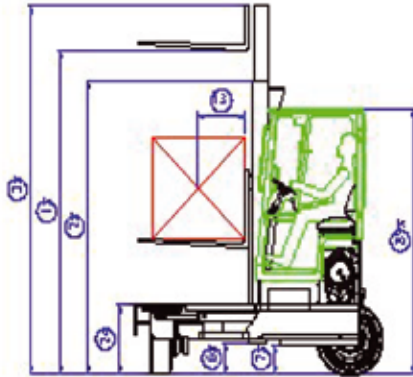

COMBiLiFT

Customized Handling Solutions

C10,000L

Customized Handling Solutions

Lumber Box

Wider Super Cabin for increased operator comfort

Optional Chainsaw Box

three machines in one
counterbalance forklift > aisle truck > side loader

SPECIFICATIONS

Model C10,000L

SIDEWAYS MODE

FORWARD MODE

REF	DESCRIPTION	C10,000L
1a	Max. Lift Height	159"
1b	Free Lift Height	0"
2	Height Mast Closed	117"
3	Max.(Mast raised)	198"
4	Overall Length	98½"
5	Mast Travel	49"
6	Ground Clearance Under Mast	11"
7	Ground Clearance to Centre of Wheelbase	10½"
8	Height Over Cab or of Overhead Guard	102"
9	Width with Standard Door	88"
10	Outside Spread of Fork Arms	53"
11	Track Front	79"
12	Frame Opening	55"
13	Load Centre Distance	24"
14	Overhang Front	12"
15	Wheel Base	80"
16	Overhang Back	6"
17	Length From Face of Fork	51"
18	Approach Angle	45°
19	Ramp Angle	29°
20	Departure Angle	45°
21	Forward Tilt	3°
	Backward Tilt	5°
23	Minimum Outside Radius	77"
24	Platform Height	26¾"
25	Platform Length	47½"
A	Capacity	10,000lbs
B	Unladen Weight	15,200lbs
C	Maximum Ground Speed	10mph
D	Gradability	15%
E	V2003 T Kubota Diesel/3ltr. GM LPG	59HP/65HP
F	Electrics	12 Volt
G	Fork Section	8" x 1½" x 47½"
H	23 x 10 - 12 Front Tyre	OD 23" /Width 10"
I	28 x 12.5 - 15 Rear Tyre	OD 28" /Width 11"
J	Standard Colour	Green and Grey
K	Suspension Seat	KAB Model 116