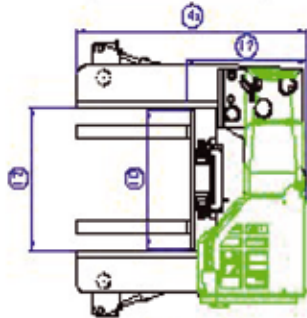

COMBiLiFT

Customized Handling Solutions

C10,000L

Customized Handling Solutions

Lumber Box

Wider Super Cabin for increased operator comfort

Optional Chainsaw Box

three machines in one
counterbalance forklift > aisle truck > side loader

SPECIFICATIONS

Model C10,000L

SIDEWAYS MODE

FORWARD MODE

REF	DESCRIPTION	C10,000L
1a	Max. Lift Height	159"
1b	Free Lift Height	0"
2	Height Mast Closed	117"
3	Max.(Mast raised)	198"
4	Overall Length	98½"
5	Mast Travel	49"
6	Ground Clearance Under Mast	11"
7	Ground Clearance to Centre of Wheelbase	10½"
8	Height Over Cab or of Overhead Guard	102"
9	Width with Standard Door	88"
10	Outside Spread of Fork Arms	53"
11	Track Front	79"
12	Frame Opening	55"
13	Load Centre Distance	24"
14	Overhang Front	12"
15	Wheel Base	80"
16	Overhang Back	6"
17	Length From Face of Fork	51"
18	Approach Angle	45°
19	Ramp Angle	29°
20	Departure Angle	45°
21	Forward Tilt	3°
	Backward Tilt	5°
23	Minimum Outside Radius	77"
24	Platform Height	26¾"
25	Platform Length	47½"
A	Capacity	10,000lbs
B	Unladen Weight	15,200lbs
C	Maximum Ground Speed	10mph
D	Gradability	15%
E	V2003 T Kubota Diesel/3ltr. GM LPG	59HP/65HP
F	Electrics	12 Volt
G	Fork Section	8" x 1½" x 47½"
H	23 x 10 - 12 Front Tyre	OD 23" /Width 10"
I	28 x 12.5 - 15 Rear Tyre	OD 28" /Width 11"
J	Standard Colour	Green and Grey
K	Suspension Seat	KAB Model 116