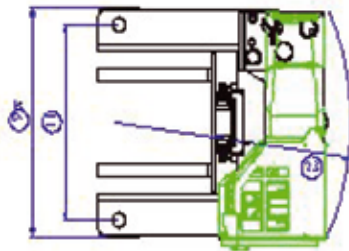

SPECIFICATIONS

Model C10,000L

SIDEWAYS MODE

FORWARD MODE

REF	DESCRIPTION	C10,000L
1a	Max. Lift Height	159"
1b	Free Lift Height	0"
2	Height Mast Closed	117"
3	Max.(Mast raised)	198"
4	Overall Length	98½"
5	Mast Travel	49"
6	Ground Clearance Under Mast	11"
7	Ground Clearance to Centre of Wheelbase	10½"
8	Height Over Cab or of Overhead Guard	102"
9	Width with Standard Door	88"
10	Outside Spread of Fork Arms	53"
11	Track Front	79"
12	Frame Opening	55"
13	Load Centre Distance	24"
14	Overhang Front	12"
15	Wheel Base	80"
16	Overhang Back	6"
17	Length From Face of Fork	51"
18	Approach Angle	45°
19	Ramp Angle	29°
20	Departure Angle	45°
21	Forward Tilt	3°
	Backward Tilt	5°
23	Minimum Outside Radius	77"
24	Platform Height	26¾"
25	Platform Length	47½"
A	Capacity	10,000lbs
B	Unladen Weight	15,200lbs
C	Maximum Ground Speed	10mph
D	Gradability	15%
E	V2003 T Kubota Diesel/3ltr. GM LPG	59HP/65HP
F	Electrics	12 Volt
G	Fork Section	8" x 1½" x 47½"
H	23 x 10 - 12 Front Tyre	OD 23" /Width 10"
I	28 x 12.5 - 15 Rear Tyre	OD 28" /Width 11"
J	Standard Colour	Green and Grey
K	Suspension Seat	KAB Model 116